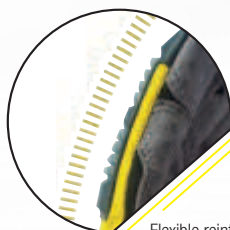

EOS VV900

8 cm wrist in neopren: safe and comfort

Tear release fastening: a perfect adjustment.
Limit the problems caused at the wrist during prolonged use

Wash in cold water
Yellow colour for better visibility

Very good abrasion

Available only with header card

Double thickness of polyamide/polyurethane on palm with PVC dots: antislip

Flexible reinforcements for better impact and pinching protection

Protection of the metacarpals about a force of 2 J

Reinforcement between the thumb and index finger and on the palm

Identification badge
Belt clip

Protection of the metacarpals about a force of 2 J
(One weight of 1 kg on a distance of 20 cm).
Tested under the European standard EN13594 6.8.2
(Hand's back test).

Article	Colours	Description	Sizes	Standard	
EOS W900	Yellow-Grey-Black	Polyester/polyurethane back. PVC reinforcements. Polyamide/polyurethane palm with PVC dots. Kevlar® seams. 8 cm cuff in neoprene.	08 / 09 / 10 / 11 / 12	CE EN388 4233	x 60