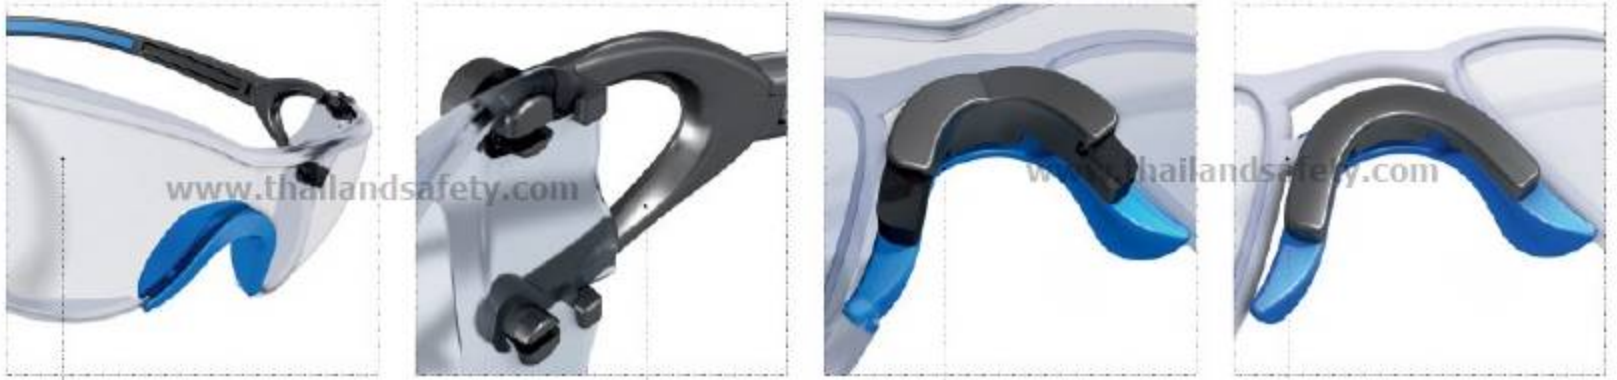

### LEN เทคโนโลยีของเลนส์

Lens. The lens, which is optimally tailored to suit different face shapes, underwent several tests over long periods of time before going into production. The result is reflected in the form of its state of the art design, perfect covering and exceptional comfort.

### Temple ขาแว่นตาและข้อต่อ

Temple. With the Y-part of the temple, we have created an intelligent yet simple control piece. The Y-temple can be attached in a single movement to either the protective lens or the clip. Thanks to u-flex, the temple tips are still very comfortable to wear and fit snugly to the shape of the head owing to the soft material.

### Clip สำหรับใส่เลนส์สายตา กับโครงแว่นตา

Clip. This fashionable and spacious clip can accommodate corrective lenses, furthermore it can be worn either behind the lens or independently. This means that the same glasses can be worn both in the workshop and in the office. Please note that long-term use as safety spectacles with a clip, cannot replace prescription safety spectacles in terms of vision comfort.

**Branches.** Nous avons créé avec la partie en Y des branches un élément aussi intelligent que simple. Les branches en Y se posent d'un seul geste sur la visière de protection ou sur le clip. Les bouts des branches sont eux aussi très agréables à porter grâce à u-flex et s'adaptent bien à la forme de tête de la personne qui les porte grâce à leur matière souple.